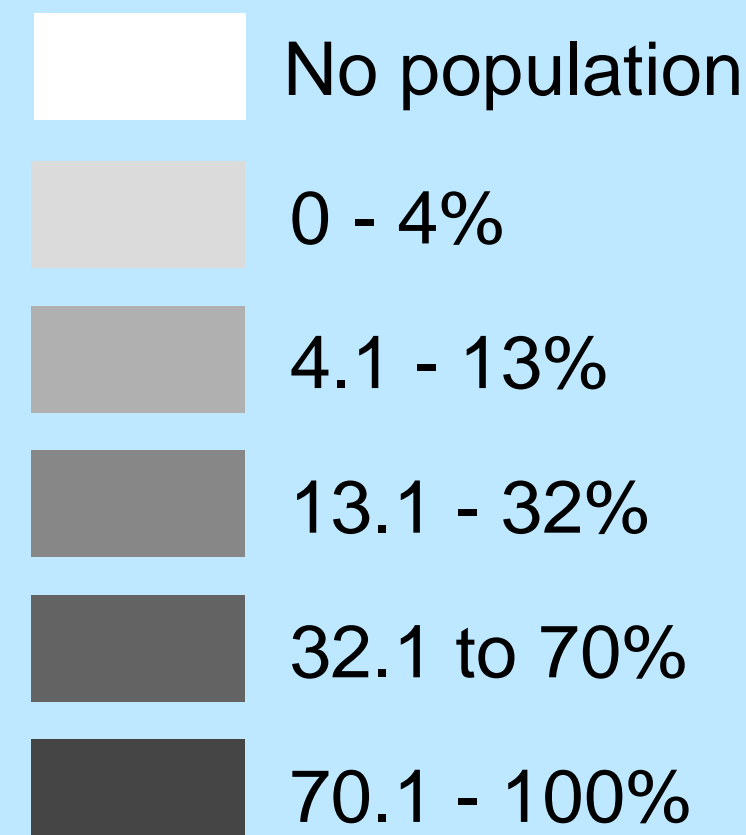

2010 Census Block Boundaries

Vacant Housing Units

Percentage

Source: 2010 U.S. Census Bureau

County of Ventura Resource Management Agency,
Planning Division

County of Ventura - Housing Vacancy Percentage by Census Block